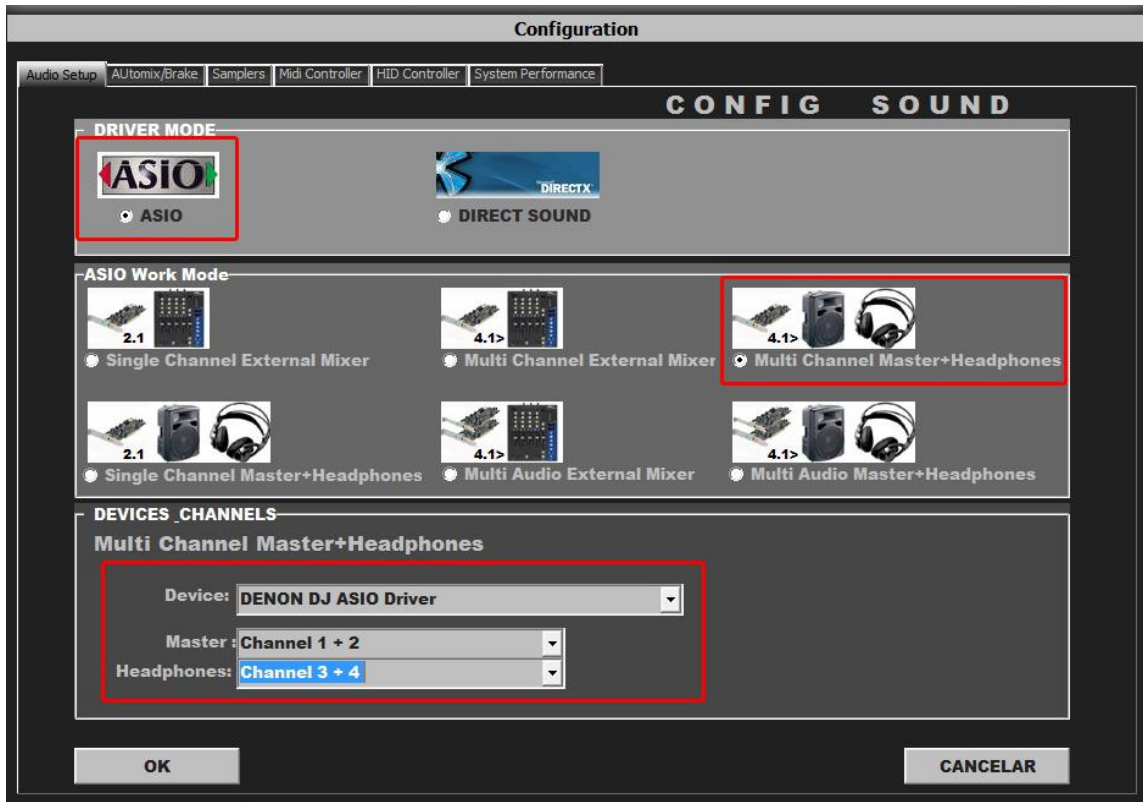

AUDIO SET UP

For Internal Mode choose your output (1.- for ¼ TSR connectors or 2.- for RCA)

Important: DN-MC 3000 is designed to be used as internal mode (with internal Sound Card), but you can use also with DJ ProMixer as external mode (with other/s Sound Card/s and external mixer).