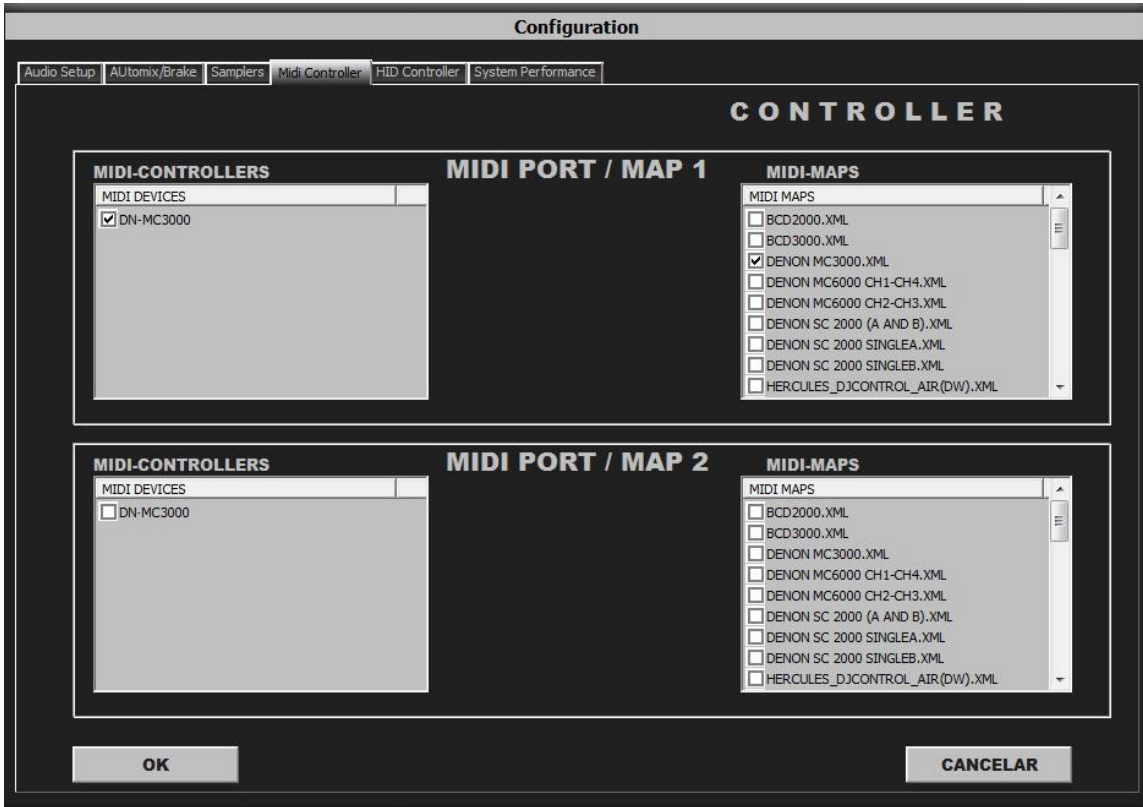

MIDI SET UP

In “Config” go to “MIDI Controllers” and then select in MIDI PORT / MIDI MAP 1 on the left side one device (DN-MC3000) and select on the right side DENON MC3000.XML. MIDI PORT / MIDI MAP 2: Nothing Selected.